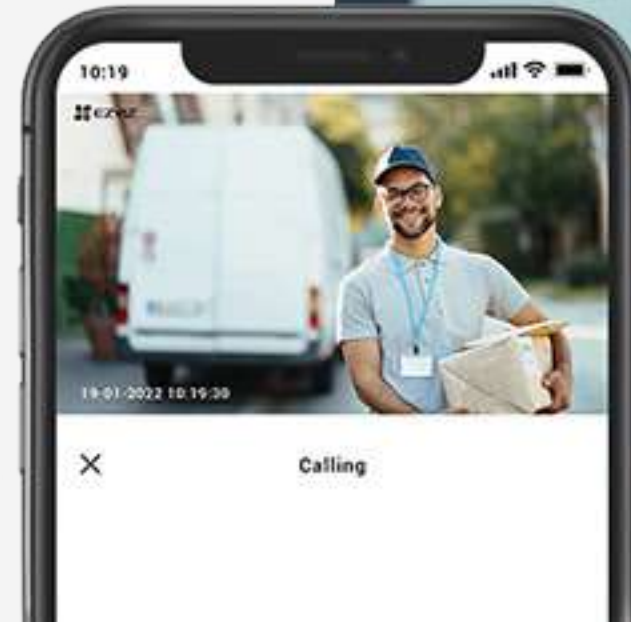

## On-device AI for smarter detection

The camera's on-board AI algorithm helps it identify moving people and vehicles in particular. It reduces alerts caused by falling leaves or flying insects, and informs you when someone parks in your property area without permission.

## A vigilant guard that works 24/7

---

The camera features the active defense function to provide an extra layer of protection. Upon detection of intruders, the camera will set off a loud siren and flash two spotlights<sup>3</sup> for on-site deterrence.

## Greeting can be this easy

---

Enjoy two-way communications by simply using your phone. Or, pre-record specific voice messages that automatically play when people are detected on camera.