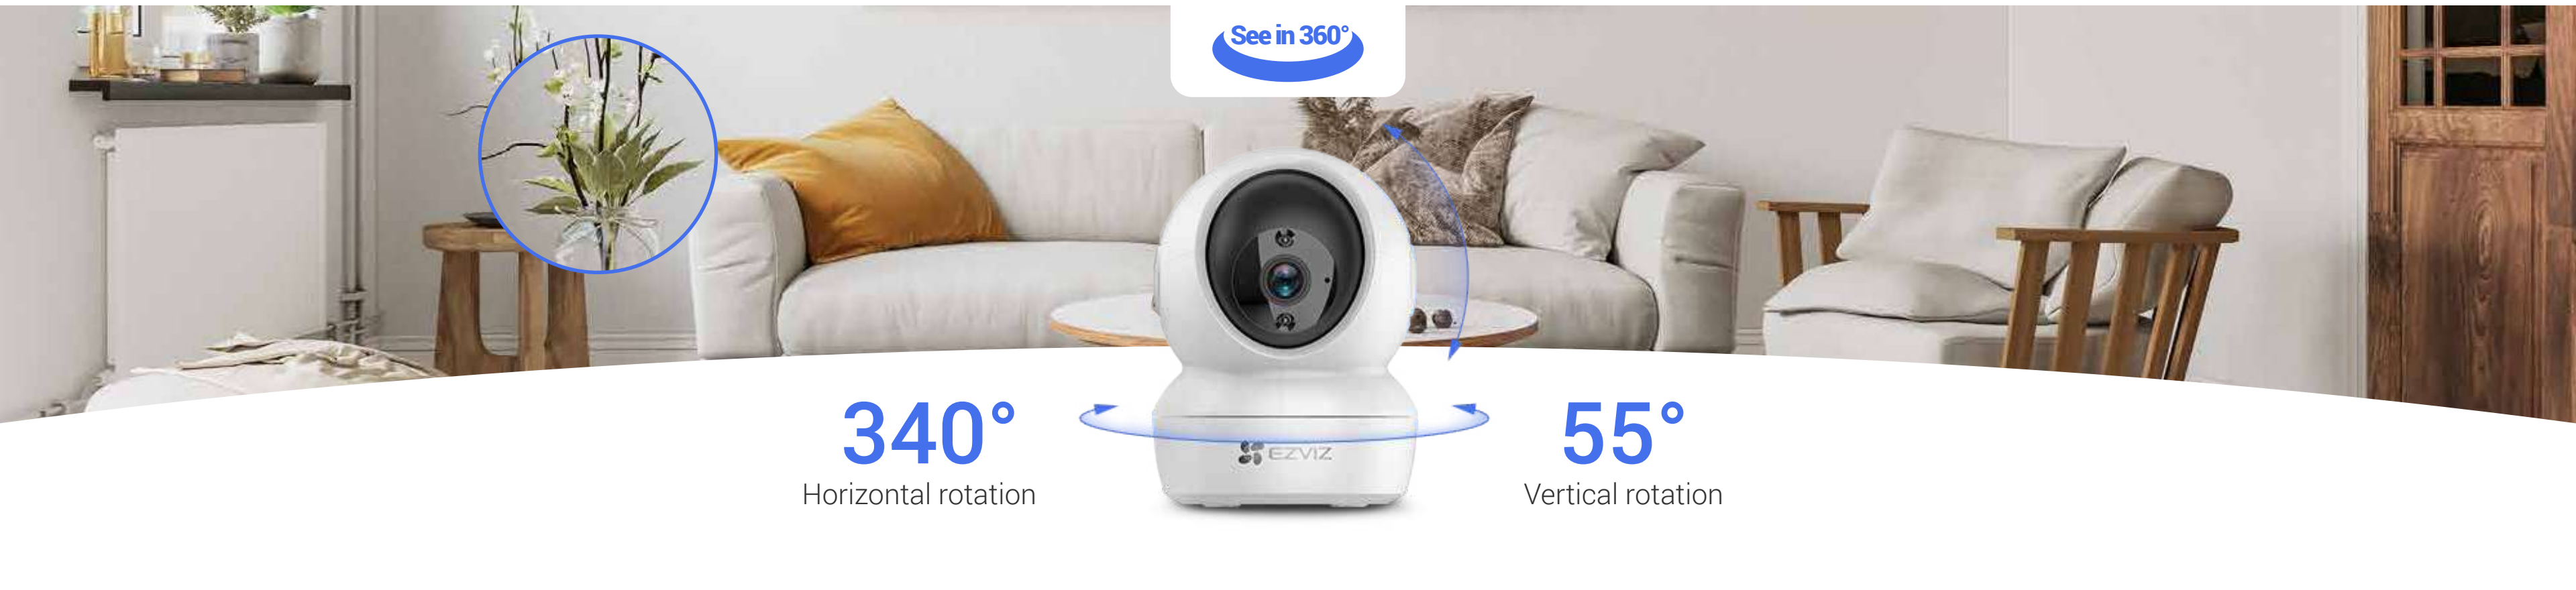

Protect and care with stunning vision, at all times

Whole-room coverage is a breeze. The C6N 2K+ helps you keep eyes-open-wide on your indoor space. And when your cat starts playing hide-and-seek, you can rotate the camera to find where it is. It also renders evenly exposed, clear black-and-white night vision, thanks to its built-in infrared LEDs, so you can enjoy peace of mind while you sleep.

01 Enjoy 360° vision in 2K+ clarity