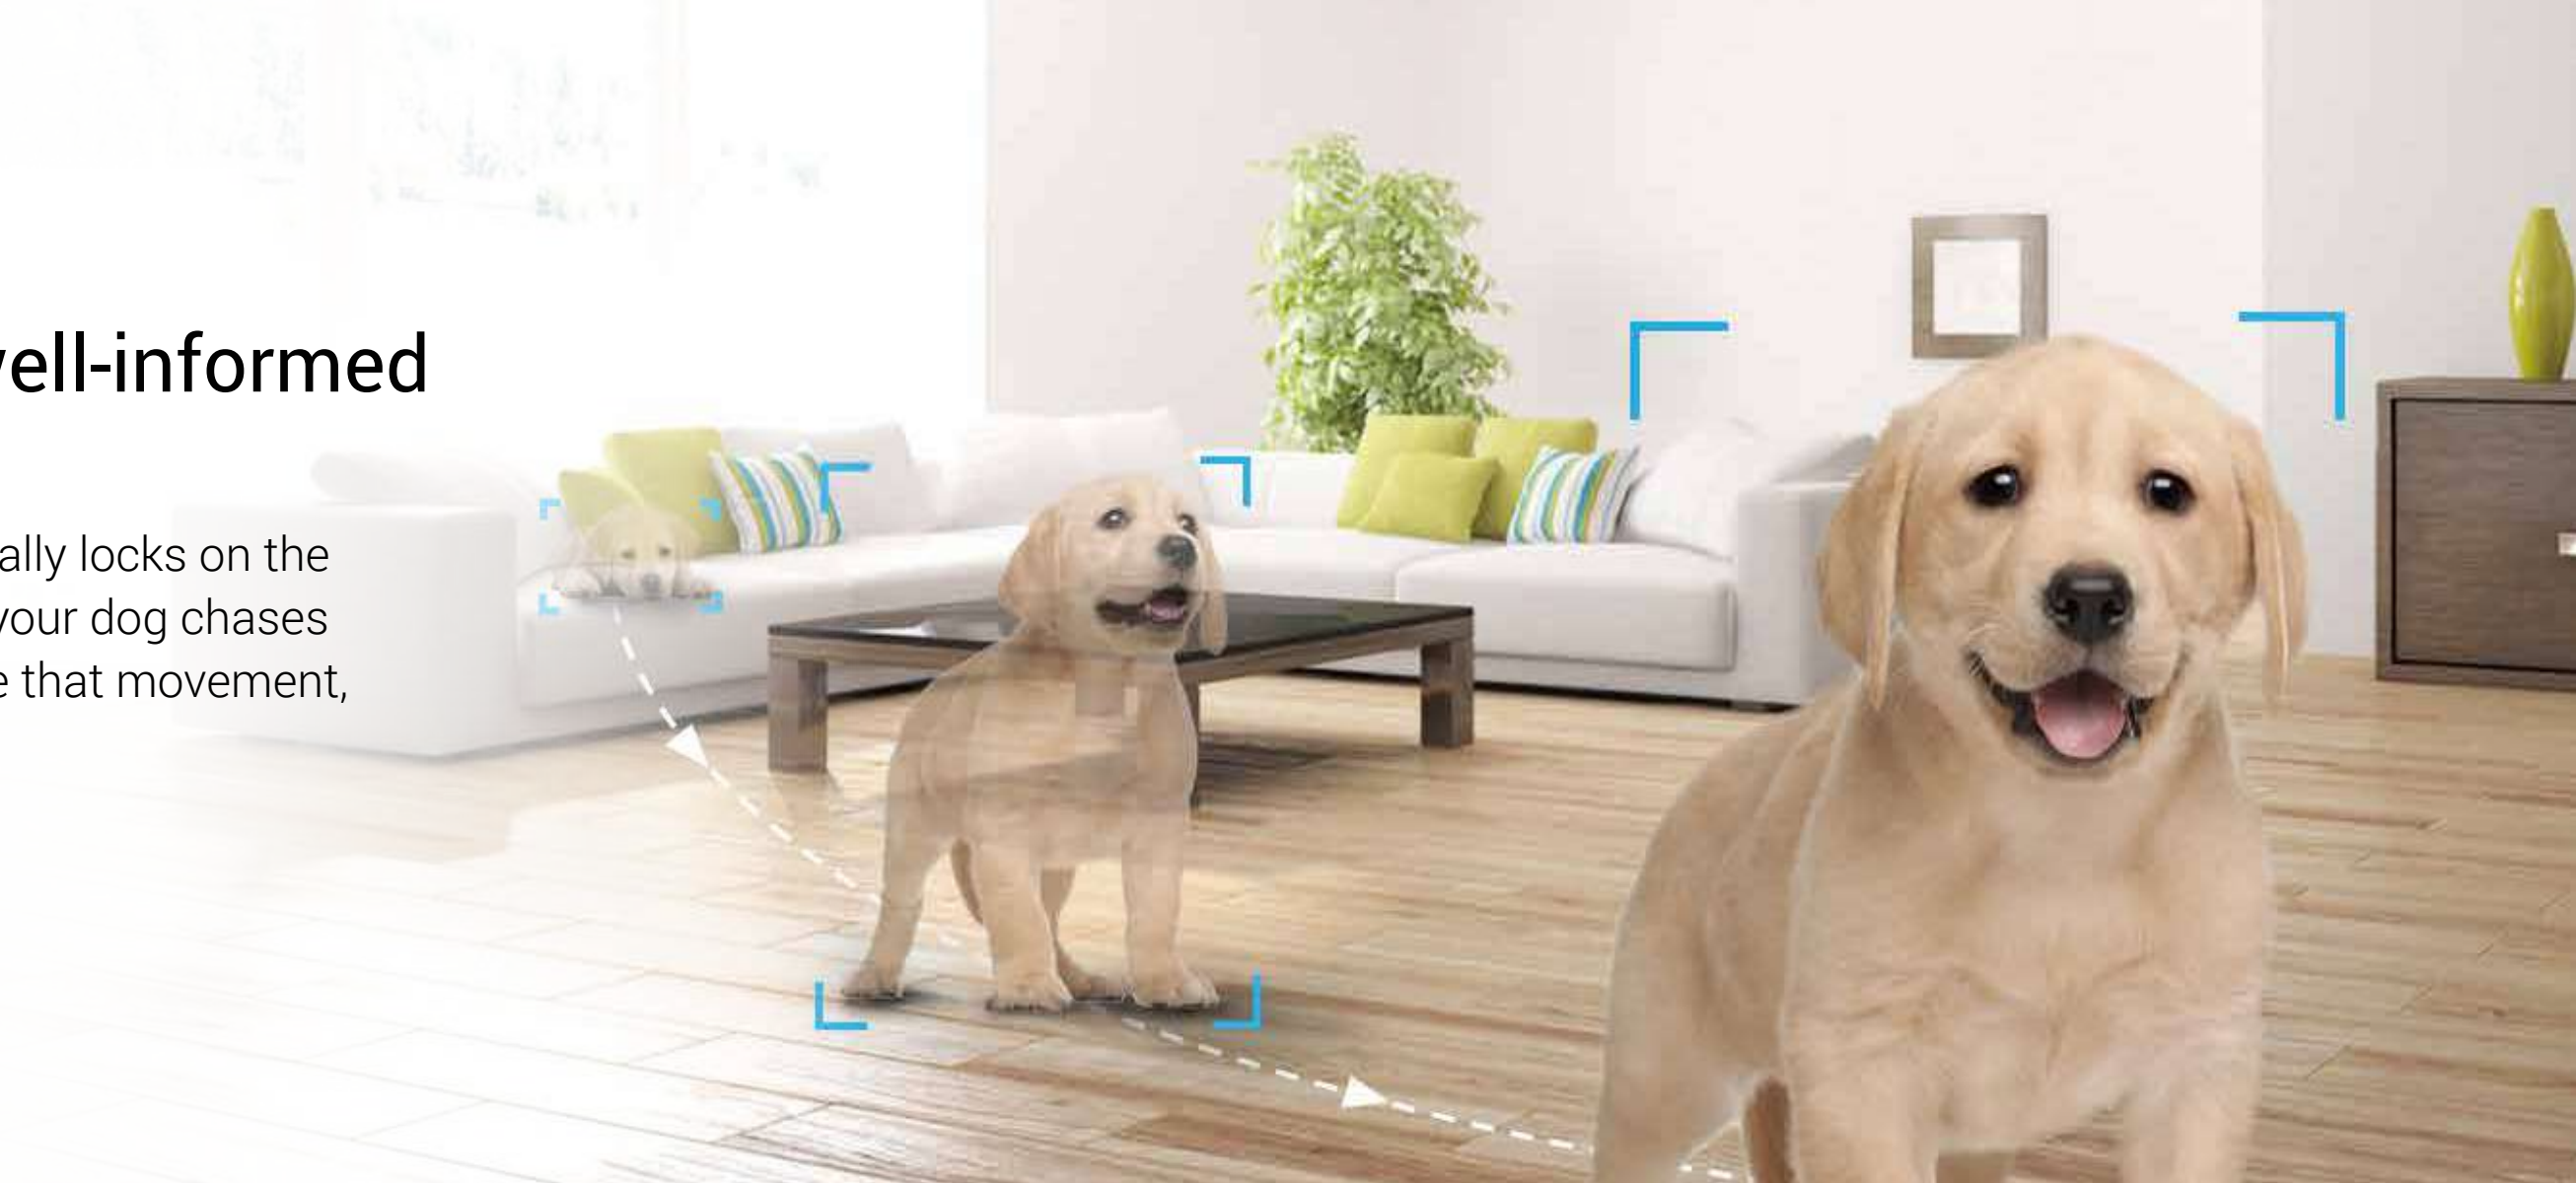

## Get the notifications that matter

---

A lot of activities go on inside your home. Don't want to get alerted repeatedly when your curtains flutter in the wind? TheC6N 2K+ is smart enough to identify human activities in particular. You can choose to get alerted only when somebody is detected on camera.

## Smart tracking keeps you well-informed

---

Upon motion detection, the C6N 2K+ automatically locks on the subject and rotates to track the activity. When your dog chases its toy across the room, the camera will capture that movement, so virtually nothing is out of sight.

## See and talk, from anywhere

When you're at work or on a trip, it's still easy to get in touch with your family. Just use your phone to talk and respond to your loved ones, as if you were by their side.