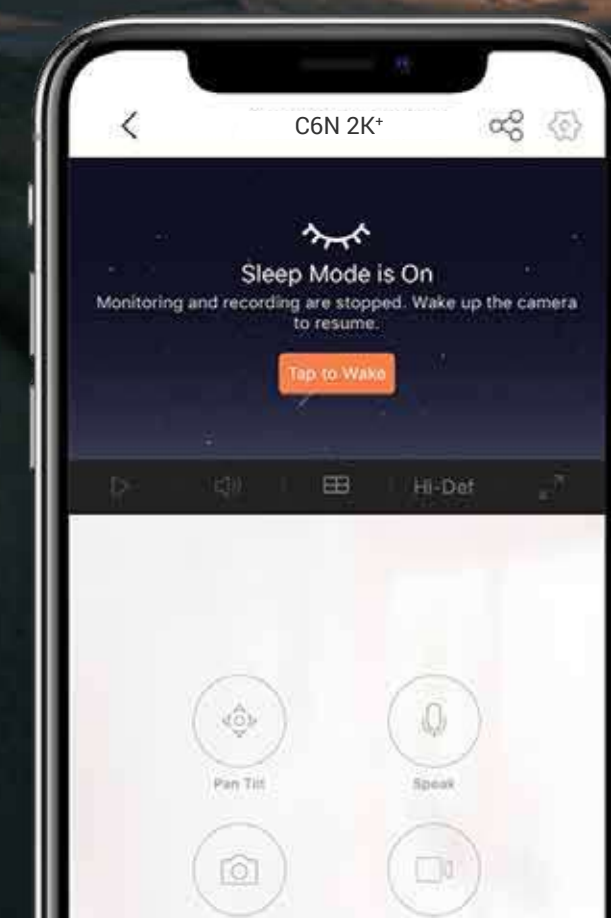

TLS
Data Transmission
Encryption

AES-128
Data Encryption